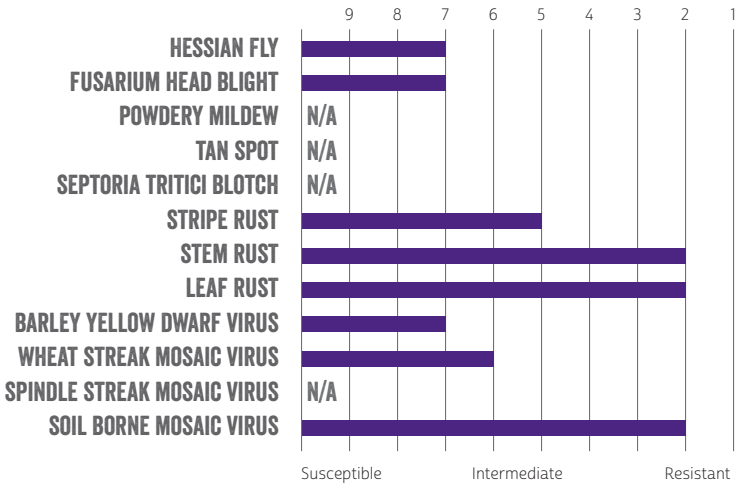

KS FLINTLOCK (KS20HD134)

Hard Red Winter

JOE/C011D243//TATANKA/BOB DOLE
2025

MATURITY
MEDIUM

PLANT HEIGHT
MEDIUM-SHORT

COLEOPTILE LENGTH
MEDIUM

DROUGHT TOLERANCE
GOOD

STRENGTHS

- CONSISTENT HIGH YIELDER IN CENTRAL KS
- GOOD STRAW STRENGTH
- GOOD QUALITY

WEAKNESSES

- MODERATELY SUSCEPTIBLE TO WSMV COMPLEX
- INTERMEDIATE TO STRIPE RUST
- MODERATELY SUSCEPTIBLE TO SCAB

PEST & DISEASE PROFILE