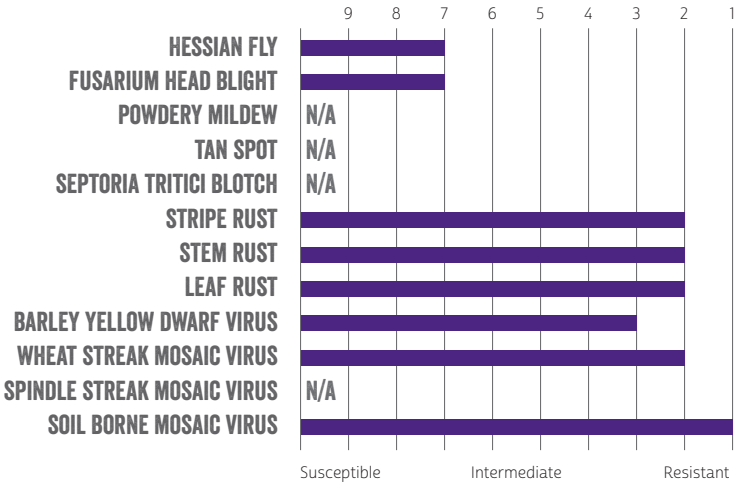

KS TRADITION (KS21H30)

Hard Red Winter

JOE/KS14-50809//BENTLEY
2025

MATURITY
LATE

PLANT HEIGHT
MEDIUM-TALL

COLEOPTILE LENGTH
MEDIUM

DROUGHT TOLERANCE
VERY GOOD

STRENGTHS

- HIGH TEMP RESISTANCE TO WSMV AND INTERMEDIATE TOLERANCE TO TRIMV
- STRONG DISEASE AND DROUGHT PACKAGE
- GOOD STRAW STRENGTH AND QUALITY + ACID SOIL TOLERANCE

WEAKNESSES

- MODERATELY SUSCEPTIBLE TO SCAB
- MODERATELY SUSCEPTIBLE TO HESSIAN FLY

PEST & DISEASE PROFILE